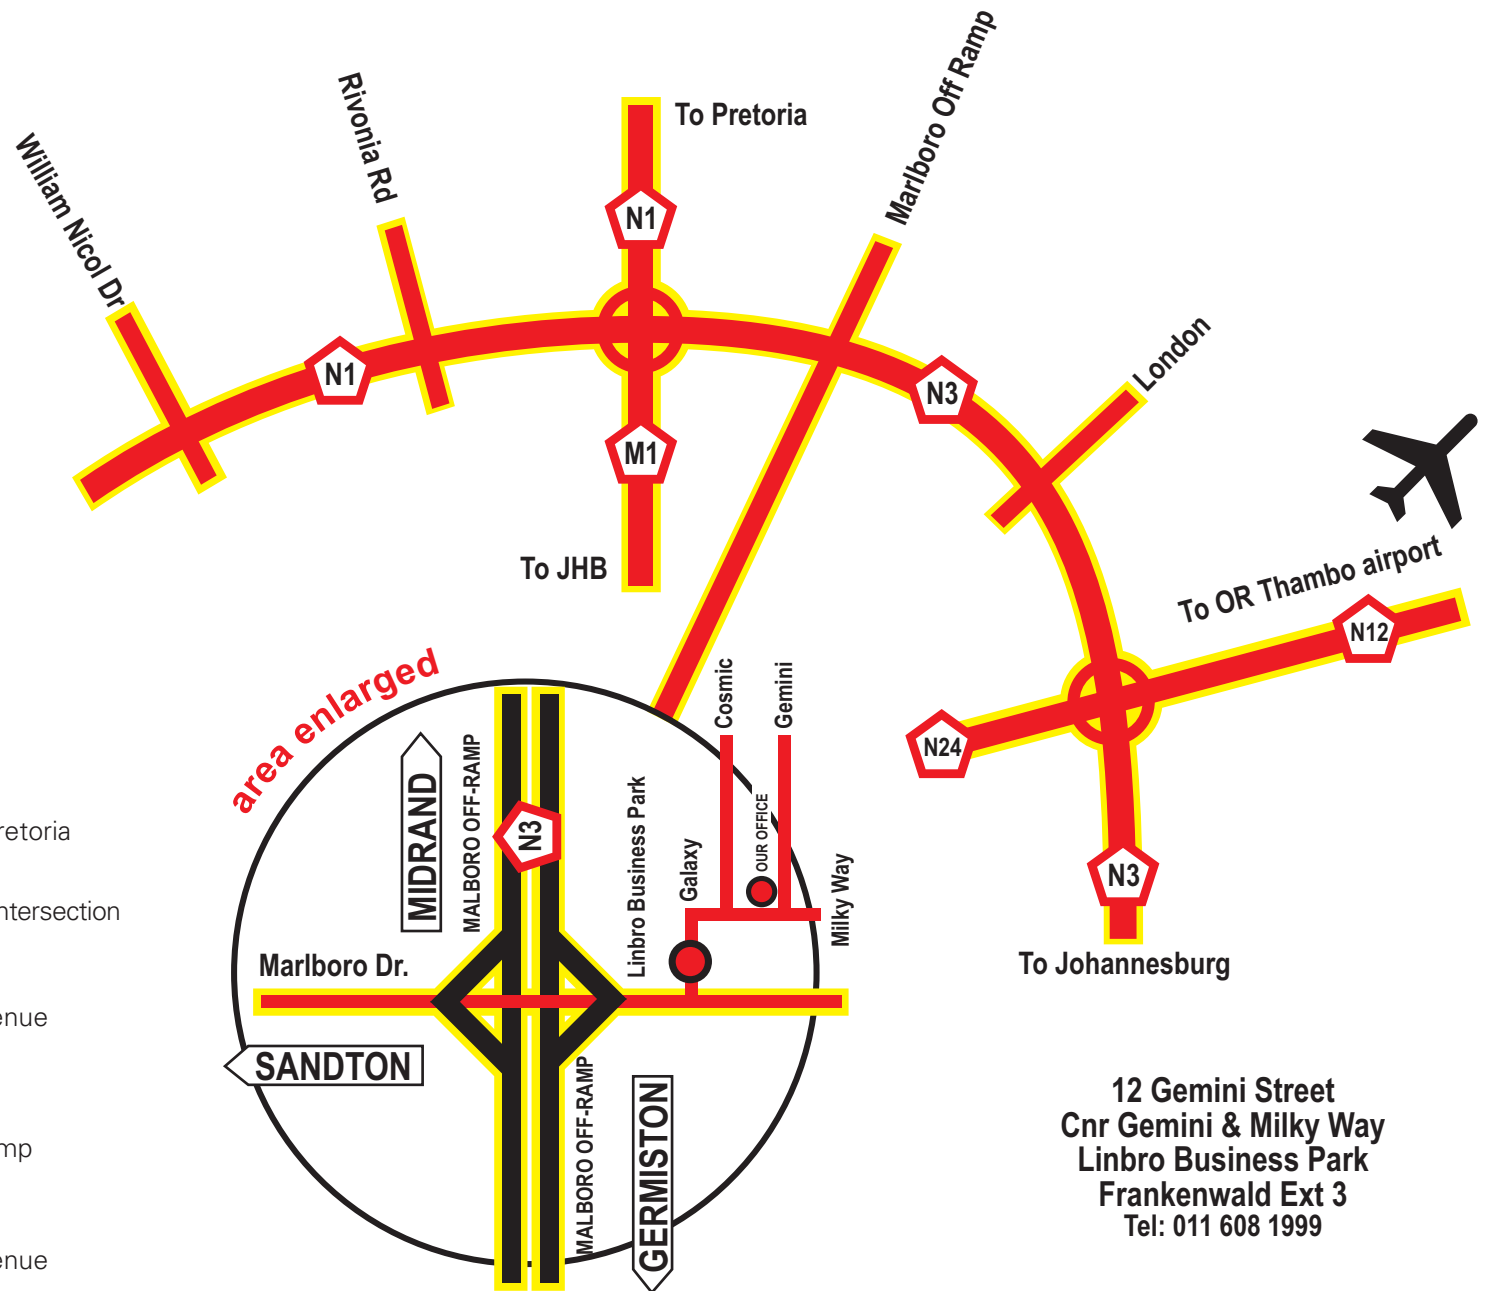

Hot. Tasty. Fast.

From Sandton

- From Grayston Drive, take the M1 North towards Pretoria
- Take the Marlboro Drive off ramp
- Turn right back under the M1
- Continue down Marlboro Drive until you get to the N3 intersection
- Cross over the N3 highway
- Follow the road left into Linbro Business Park.
The Engen Garage will be on your right hand side
- Enter Linbro Business Park, right into Milkyway Avenue

From Airport

- Take the R24 (N3) highway towards Johannesburg
- Follow the N3 (N1) Pretoria signs
- After the London off ramp, take the Marlboro off ramp
- Turn right back over the N3
- Follow the road left into Linbro Business Park.
The Engen Garage will be on your right hand side
- Enter Linbro Business Park, right into Milkyway Avenue